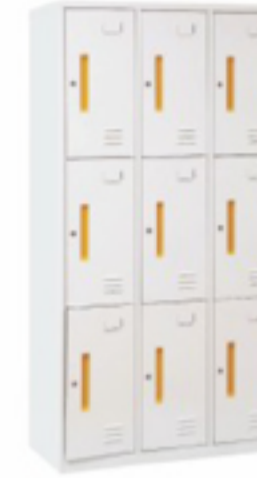

AC-L16
double-door wardrobe
Size: W900*D450*H1800mm
Packing volume: 0.128m³

AC-L24
24-door locker
Size: W900*D400*H1800mm
Packing volume: 0.13m³

New design locker

Detail

AC-HL12

9-door locker
Size: W900*D450*H1800mm
Packing volume: 0.26m³