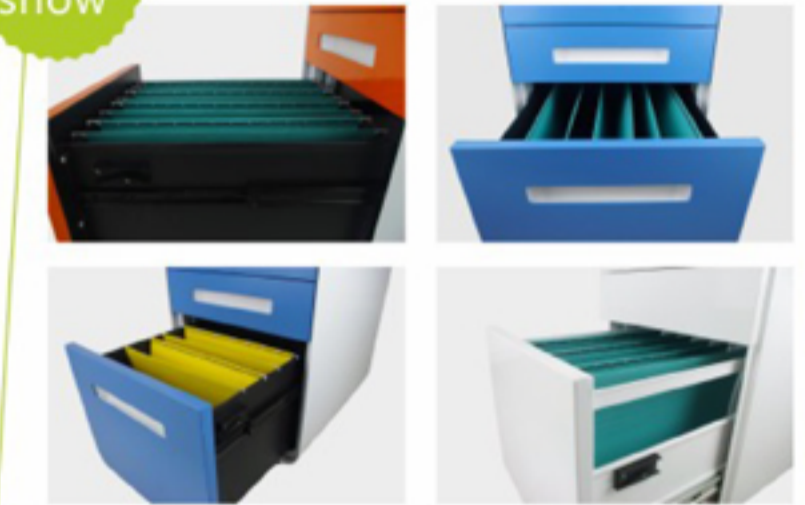

Mobile Pedestals

Available with 5 wheel stability base
Adjustable width pencil tray
Compact top-mounted lock
Full metal construction
Robust cabinet frame
Strong two-piece "wrap" drawer body
Full height drawer back
Fully enclosed cabinet base
Smooth operating two-piece ball-bearing runners
Runners tested to 50,000 cycles
Strong welded metal base frame
Low profile castors for full mobility

Detail show