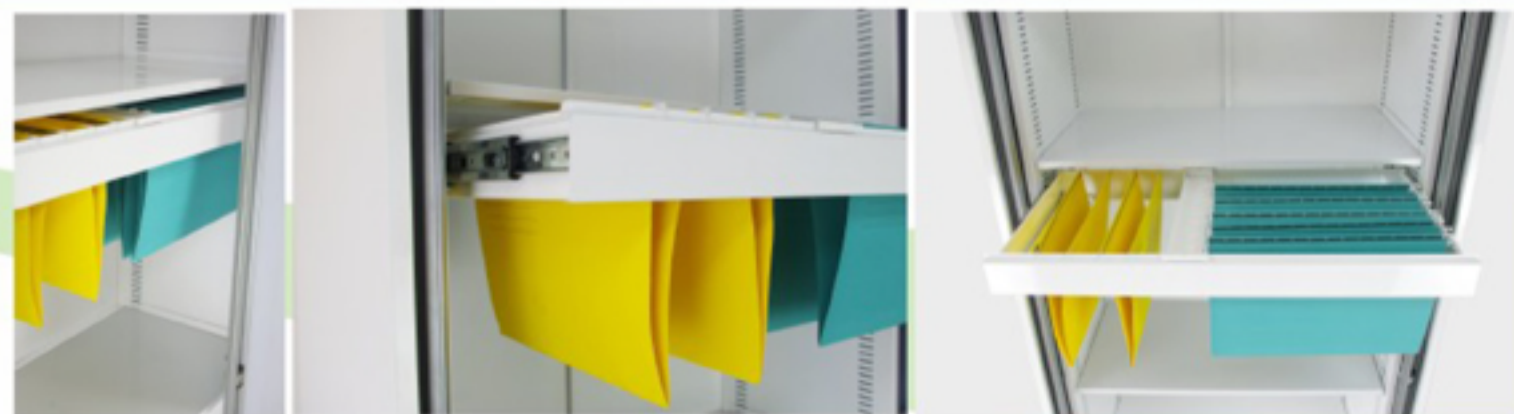

Detail show

Drawer filing cabinets

- Heavy duty ball bearing runner system
- Central Locking
- Anti-tilt drawer system
- Robust cabinet frame
- Individual drawer lock-out mechanism
- Full extension sides
- High sided drawers
- Five (5) year warranty
- Compatible with Shelf Style Files
- Runners tested to 50,000 cycles with 35kg load